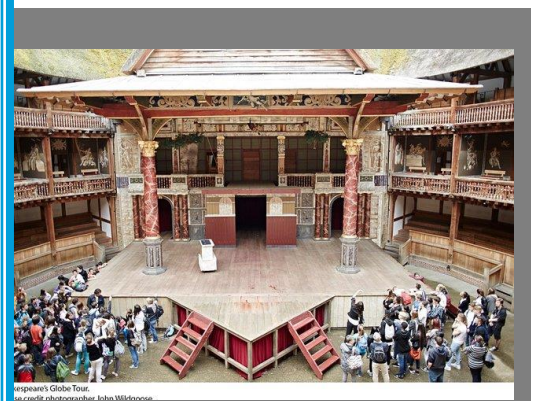

Royal Shakespeare Company

A theatre in Stratford-upon-Avon was not new and in 1875 Charles Flower donated the building site, what he came up with was the idea that the town should have a permanent subsidised company of actors:

1879 Shakespeare Memorial Theatre opens

1875 Shakespeare Memorial Theatre Ltd. Incorporated is created

The production team now perform all over the world and put on over 20 performances a year at the Royal Shakespeare theatre