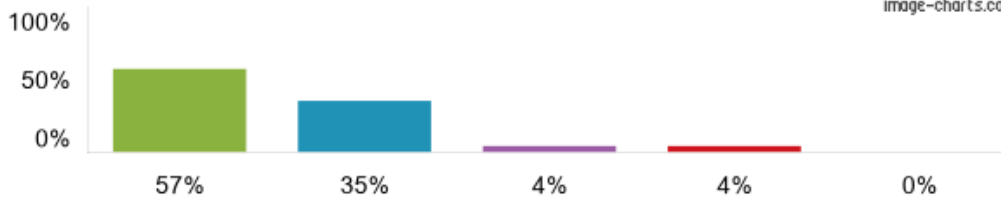

URN: **123489**
Telephone: **01952386600**

Children on roll: **341**
Responses for this school: **98**
Responses for year: **2021/22**

[View inspection reports](#)

1. My child is happy at this school.

image-charts.com