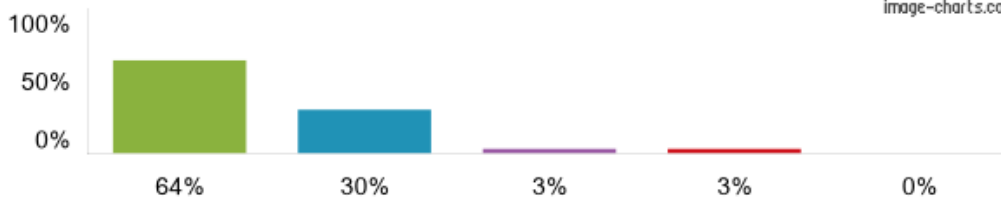

2. My child feels safe at this school.

image-charts.com

Figures based on **98** responses up to 01-03-2022